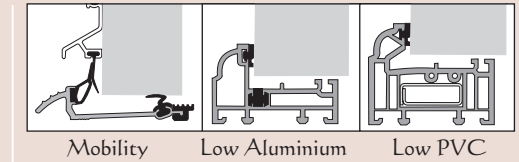

THRESHOLD CHOICE

COLOURS

Seven standard colours are available to choose from. In addition to these there are factory finished wood grain options.

Drip Bar available to match all door colours

SECURITY

The Entrance 44 is fitted with the Yale Asguard multipoint lock, Yale Security door handle and Yale Kite marked Euro cylinder. For additional security there is a Hinge Bolt available as an optional extra.