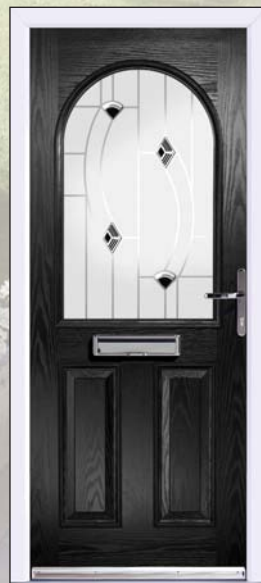

SNIPE ONE
Kupang