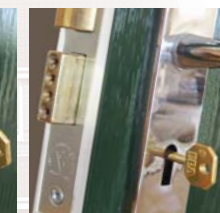

Yale

Complies with Secure by Design

GUARANTEE

The Entrance 44 comes with a 10 year manufacturing guarantee that the door slab will not fade, warp, twist or crack.

10 YEAR GUARANTEE

ACCESSORIES

There is a comprehensive range of door furniture available in White, Black, Silver, Gold and Chrome to compliment your door. Night Latches, Safety Chains and Spy holes are also available.

THRESHOLD CHOICE

COLOURS

Seven standard colours are available to choose from. In addition to these there are factory finished wood grain options.

Drip Bar available to match all door colours

SECURITY

The Entrance 44 is fitted with the Yale Asguard multipoint lock, Yale Security door handle and Yale Kite marked Euro cylinder. For additional security there is a Hinge Bolt available as an optional extra.

Yale Multipoint lock

Hinge Bolt

LOCK OPTIONS

Dead Bolt

5 Lever Mortise

Night Latch

BACKING GLASS

14 different backing glasses are available to choose from.