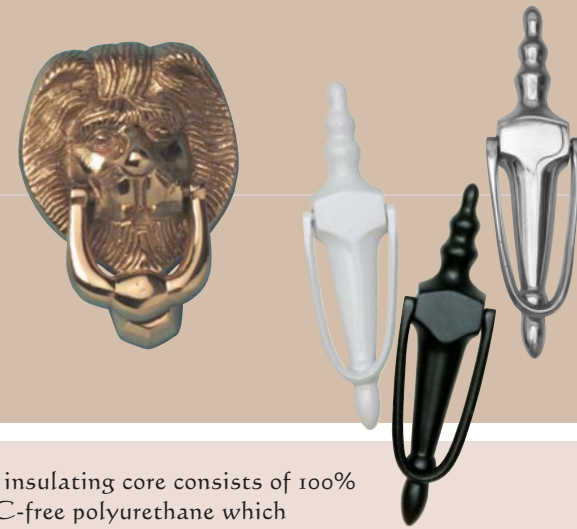

The stiles and rails are of a water resistant composite material and are bonded to the skins.

The insulating core consists of 100% CFC-free polyurethane which provides superior thermal performance and enhances the door's soundproofing. The finished product is a door slab which is strong, stable, durable, and is indiscernible from wood.

SAFE & SECURE

The Yale multipoint locking system gives the highest standard of security to your home:

High performance British standard 6 pin cylinder

Anti-bump

Anti pick

Anti drill

Fire resistant

Enhanced key security with over 100,000 combinations

Yale

Complies with Secure by Design

GUARANTEE

The Entrance 44 comes with a 10 year manufacturing guarantee that the door slab will not fade, warp, twist or crack.

10 YEAR GUARANTEE

ACCESSORIES

There is a comprehensive range of door furniture available in White, Black, Silver, Gold and Chrome to compliment your door. Night Latches, Safety Chains and Spy holes are also available.

THRESHOLD CHOICE

COLOURS

Seven standard colours are available to choose from. In addition to these there are factory finished wood grain options.

Drip Bar available to match all door colours

SECURITY

The Entrance 44 is fitted with the Yale Asguard multipoint lock, Yale Security door handle and Yale Kite marked Euro cylinder. For additional security there is a Hinge Bolt available as an optional extra.