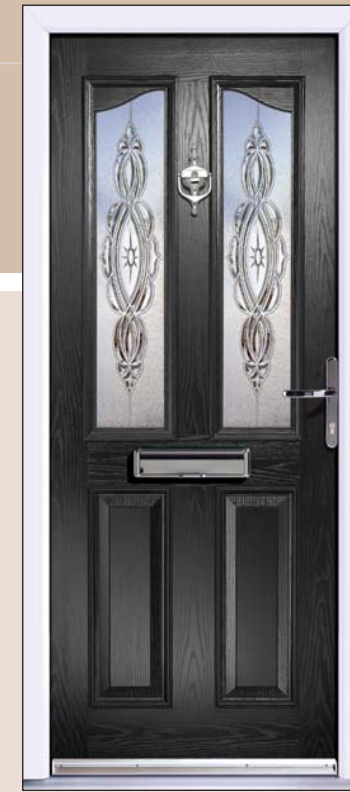

APRILLA TWO
Pectolite