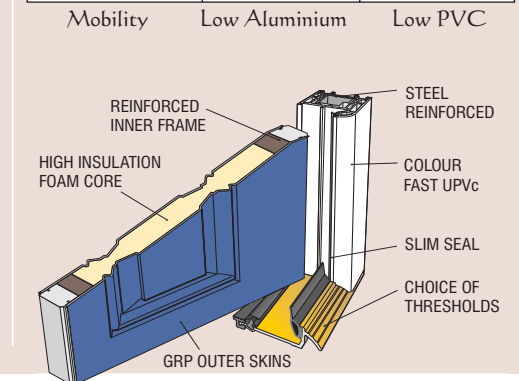

The stiles and rails are of a water resistant composite material and are bonded to the skins.

The insulating core consists of 100% CFC-free polyurethane which provides superior thermal performance and enhances the door's soundproofing. The finished product is a door slab which is strong, stable, durable, and is indiscernible from wood.

Yale

Complies with Secure by Design

GUARANTEE

The Entrance 44 comes with a 10 year manufacturing guarantee that the door slab will not fade, warp, twist or crack.

10 YEAR GUARANTEE

ACCESSORIES

There is a comprehensive range of door furniture available in White, Black, Silver, Gold and Chrome to compliment your door. Night Latches, Safety Chains and Spy holes are also available.

THRESHOLD CHOICE

COLOURS

Seven standard colours are available to choose from. In addition to these there are factory finished wood grain options.

Drip Bar available to match all door colours

SECURITY

The Entrance 44 is fitted with the Yale Asguard multipoint lock, Yale Security door handle and Yale Kite marked Euro cylinder. For additional security there is a Hinge Bolt available as an optional extra.