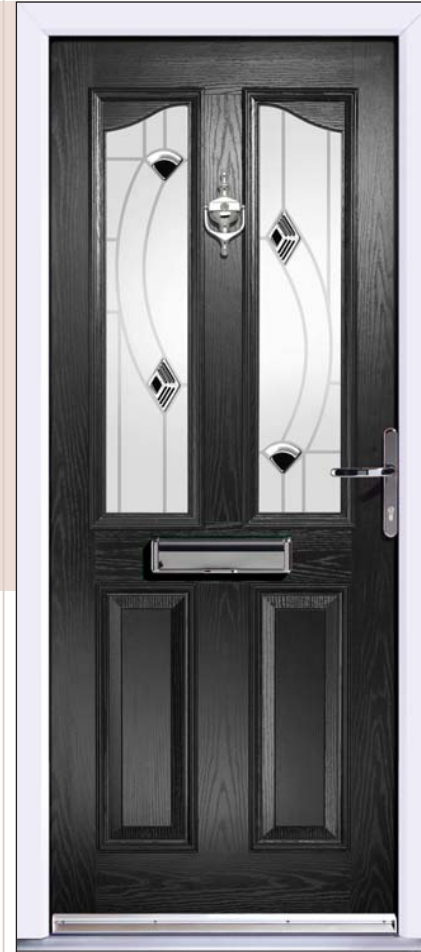

APRILLA TWO
Kupang