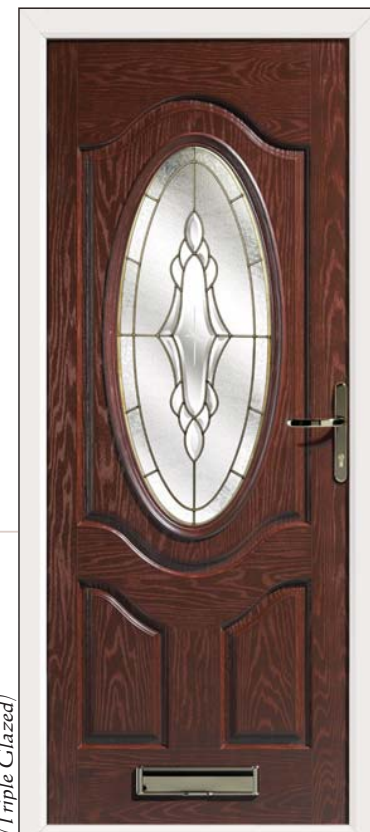

(Triple Glazed)

VOLANTE ONE
Ambon (Gold)