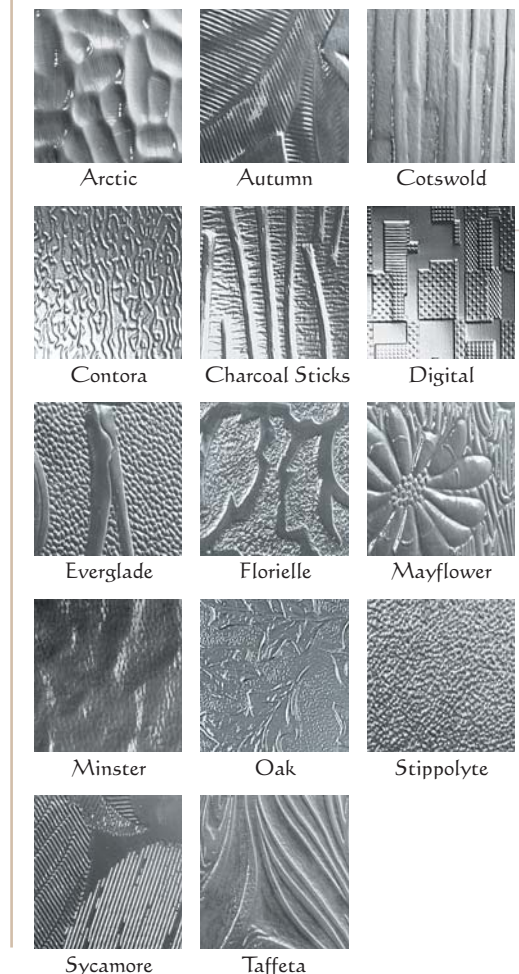

Yale Multipoint lock

Hinge Bolt

LOCK OPTIONS

Dead Bolt

5 Lever Mortise

Night Latch

BACKING GLASS

14 different backing glasses are available to choose from.