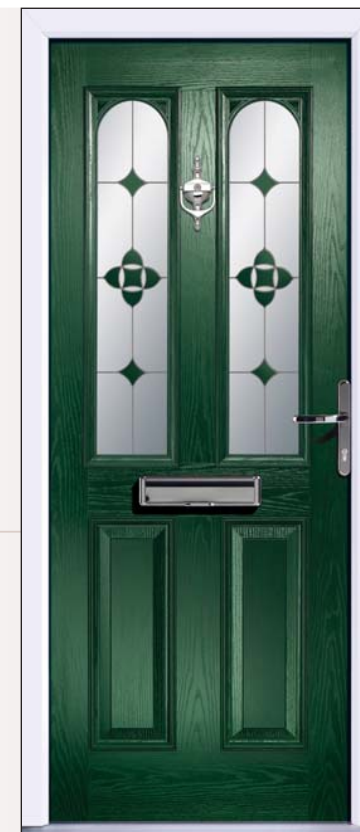

ARNAGE TWO
Green Palopo