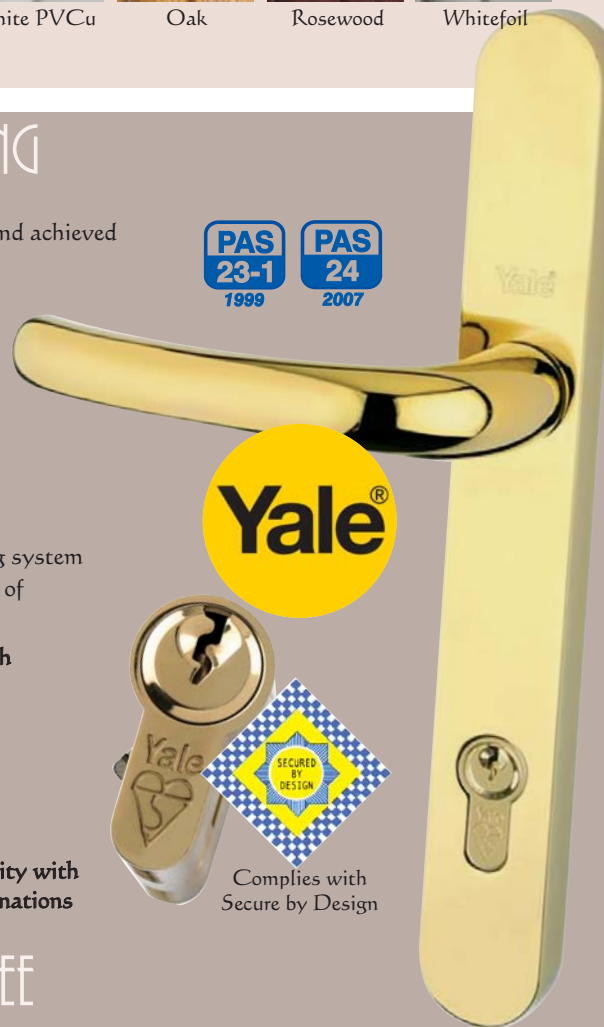

Frames to compliment.

White PVCu Oak Rosewood Whitefoil

RIGOROUS TESTING

The Entrance 44 has been tested and achieved full accreditation for the stringent **PAS 23 & PAS 24** standard.

This includes a severe physical attack on the door handle and lock.

SAFE & SECURE

The Yale multipoint locking system gives the highest standard of security to your home:

High performance British standard 6 pin cylinder

Anti-bump

Anti pick

Anti drill

Fire resistant

Enhanced key security with over 100,000 combinations