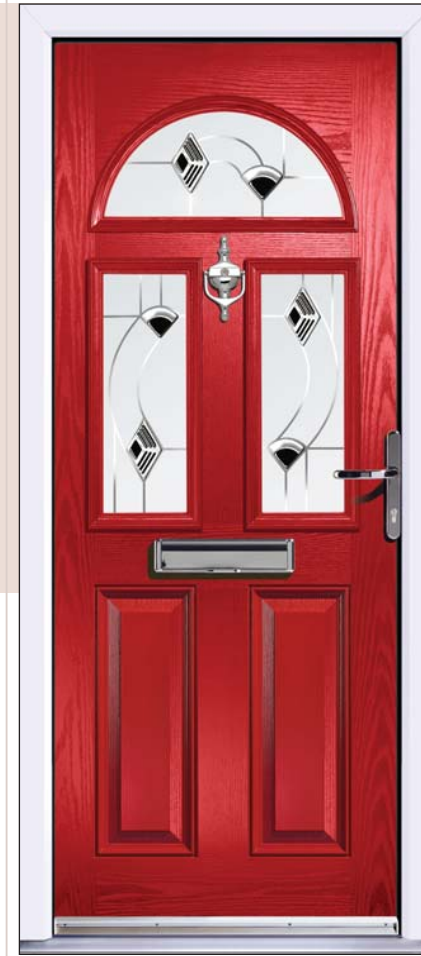

TUSCAN THREE
Kupang