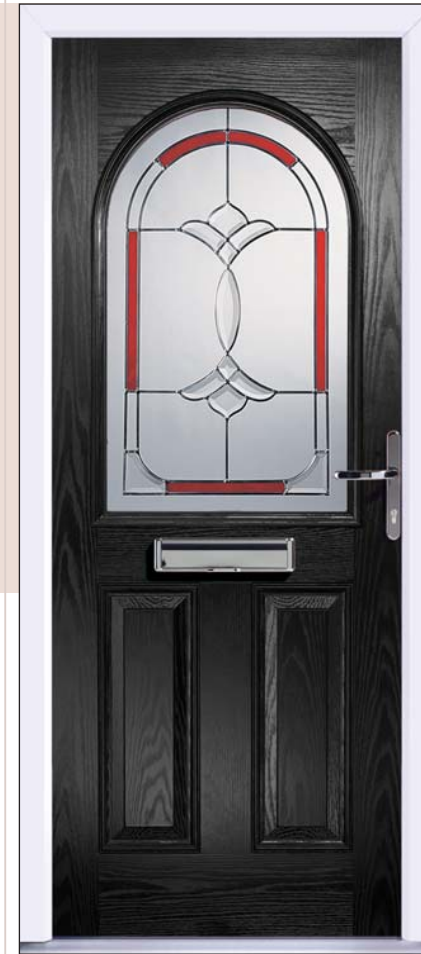

SNIPE ONE
Pyrope