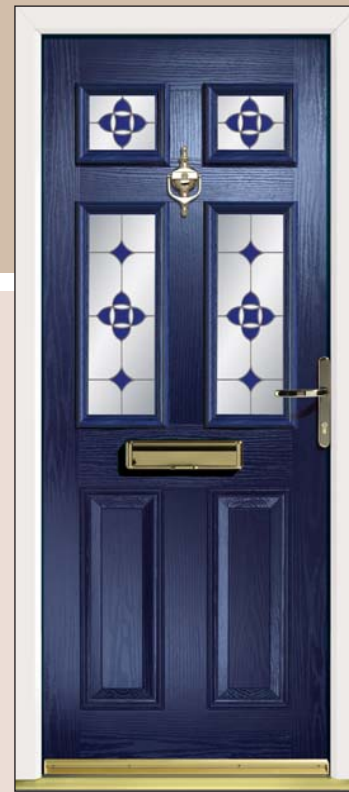

TUSCAN ONE
Diamond Lead

TUSCAN ONE
Coral

CAMARQUE

This traditional designed door with its classic lines will make the perfect entrance to your home.

n+trance
FORTY FOUR

CAMARQUE
Solid

CAMARQUE FOUR
Blue Palopo