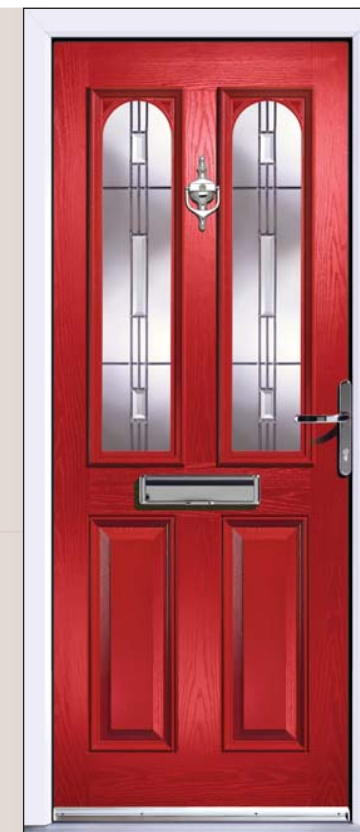

ARNAGE TWO
Barite